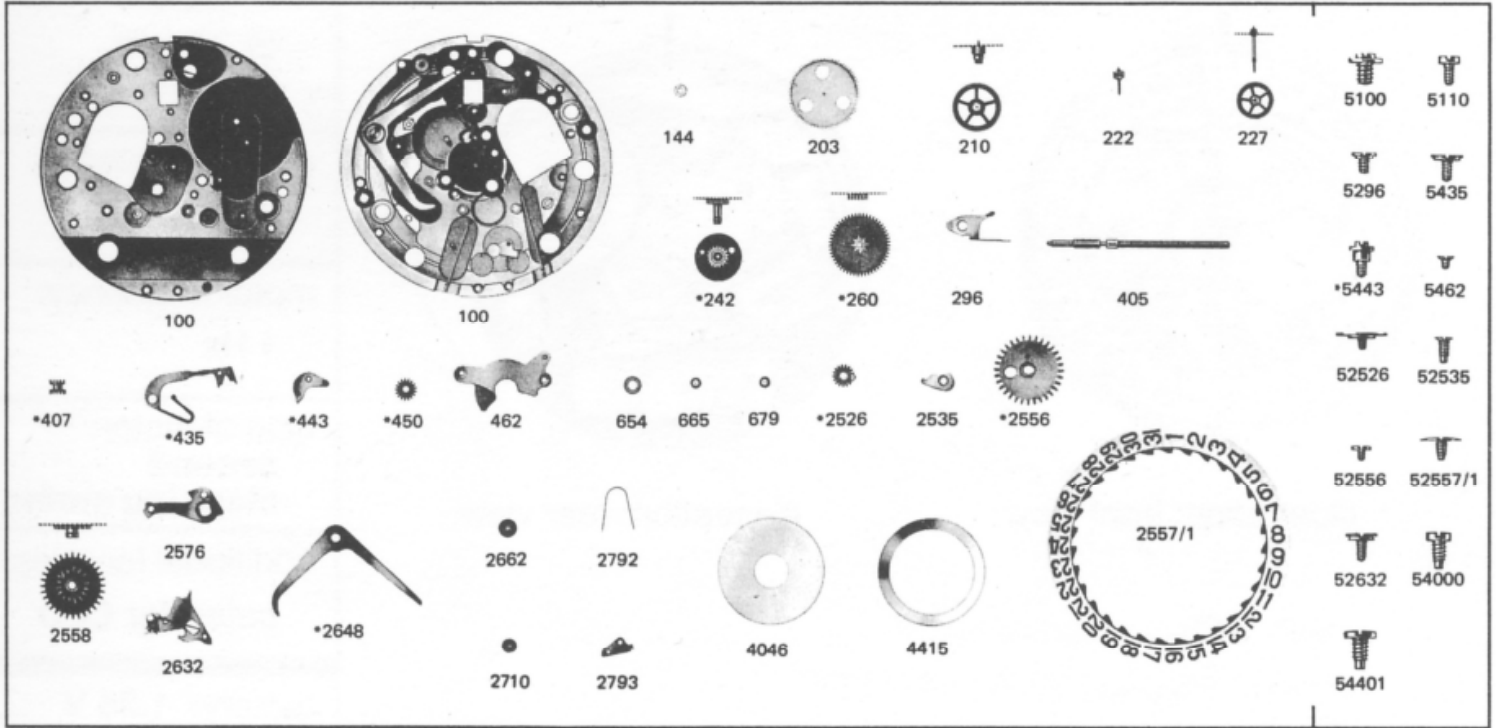

# Girard Perregaux 353

outline of spare parts (numbers refer to original items)

Fournitures communes cal. 353 - 354

Parts common to movements 353 - 354

Gemeinsame Teile Kal. 353 - 354

Fournitures particulières au calibre 353

Special parts for movement 353

Spezialteile für Kaliber 353

function

setting

display

12 hours

button position 3

minutes

button position 3

seconds

button position 3 (stop)

calendar

button position 2  
(rotate to right only)

permanent analog display  
(hrs., mins., secs.)

calendar digital

In button position 3 the flow of current is cut off.